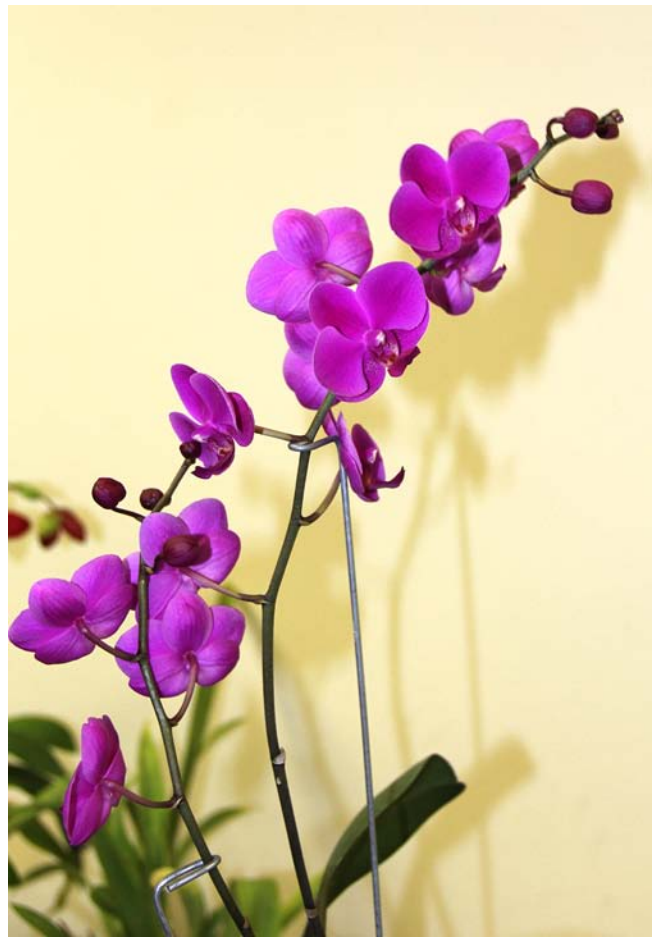

May 2012 --- Prairie State Orchid Society Show & Tell

Ascda. Pineen Mikasa

Onc. phymatochilum_

Phrag. Jason Fisher '9'

Milt. Bert Field 'Crimson Glow'

C Brabantise [sib cross] 'Pinnacle' AMAOS x Dixie Spots'

Phal Queen Beer

Encyclia Borincana (alata x bractescens)

Lc. Eleanor King 'Elmhurst'

Paphiopedilum Yellow Flirt (Popcorn 'Frills' x philippinen...

Pot. Samantha Duncan 'Orange Tart' (Slc. Little Preciou...